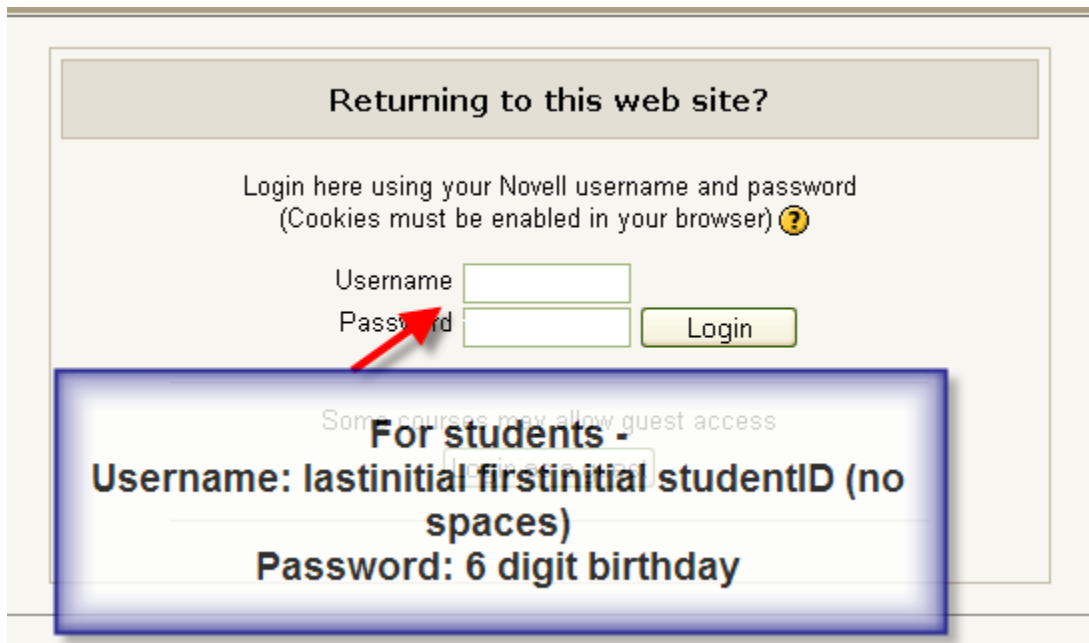

## Enrolling in DeerOnline

Go to the <http://www.deeronline.net/> and click on the DeerOnline button.

To login your username is last intial, first intial, and 5 or 6 digit student ID (be123456). Their password is their 6 digit birthdate (070761).

Now that you are logged in you need to enroll in your course. Under Deer Online School you will see a list of all the courses being offered this summer.

There are multiple choices for each course. Your teacher will need to tell you which course you should enroll in. Click on the course they are enrolling in.