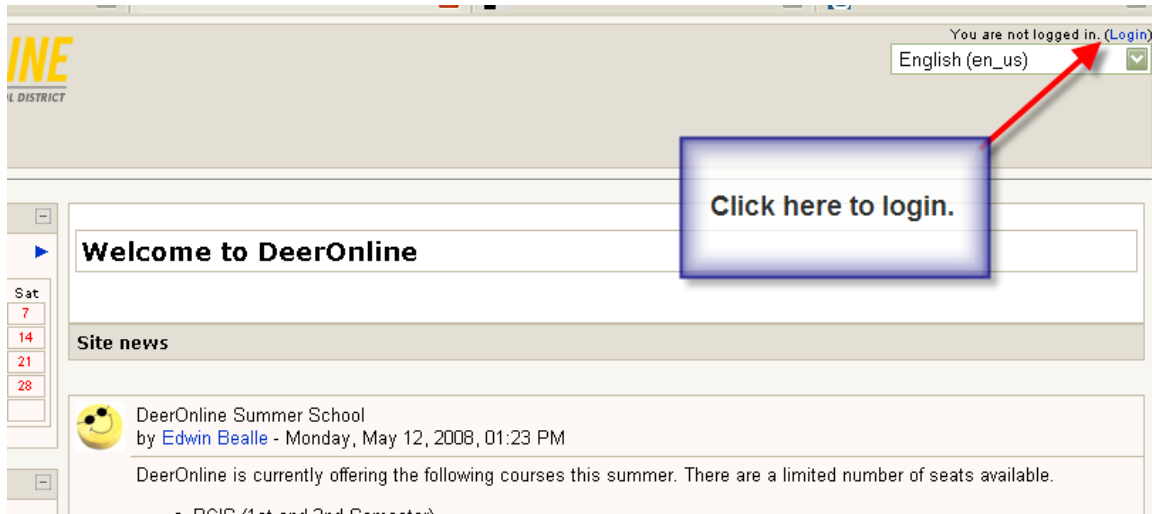

## Enrolling in DeerOnline

Go to the <http://www.deeronline.net/> and click on the DeerOnline button.

To login your username is last intial, first intial, and 5 or 6 digit student ID (be123456). Their password is their 6 digit birthdate (070761).

Now that you are logged in you need to enroll in your course. Under Deer Online School you will see a list of all the courses being offered this summer.

There are multiple choices for each course. Your teacher will need to tell you which course you should enroll in. Click on the course they are enrolling in.